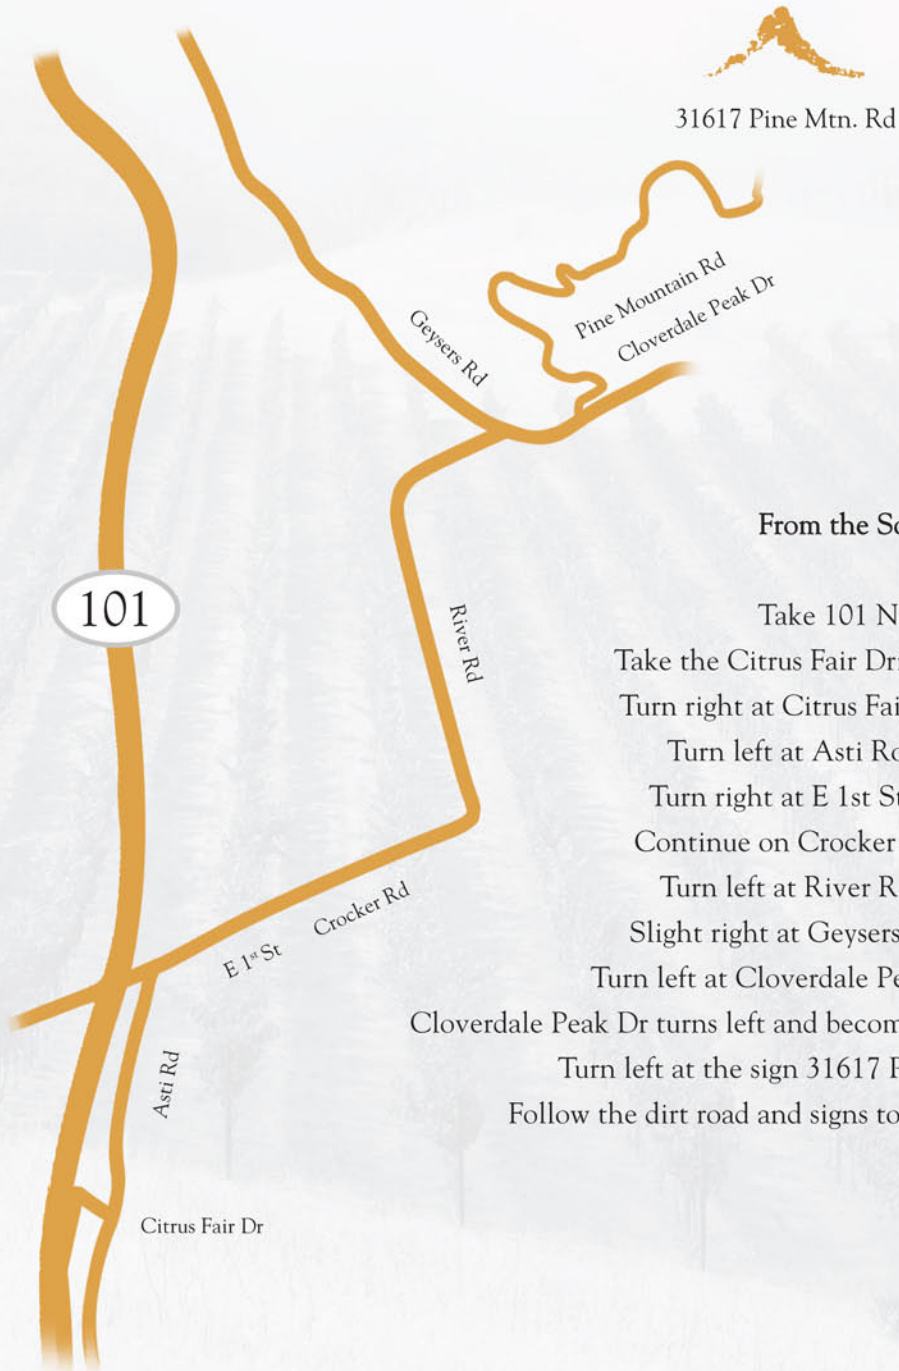

Directions to Tin Cross Vineyards

From the South

- Take 101 North
- Take the Citrus Fair Drive exit (0.3 mi)
- Turn right at Citrus Fair Drive (423 ft)
- Turn left at Asti Road (0.5 mi)
- Turn right at E 1st Street (0.1 mi)
- Continue on Crocker Road (0.7 mi)
- Turn left at River Road (1.0 mi)
- Slight right at Geysers Road (0.2 mi)
- Turn left at Cloverdale Peak Drive (0.1 mi)
- Cloverdale Peak Dr turns left and becomes Pine Mountain Road (1.3 mi)
- Turn left at the sign 31617 Pine Mountain Road
- Follow the dirt road and signs to the top of the mountain